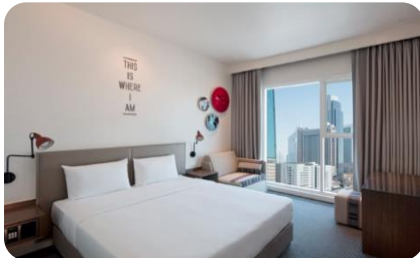

NOVOTEL WORLD TRADE CENTRE ★★★★★

Sheikh Zayed Road, Dubai

Single Room

Double Room

All prices above will be subject to VAT

Connected to the Dubai International Convention Centre. It features a large outdoor pool and free private parking. 24-hour reception and a concierge service which can arrange car hire and tours. DIFC and Sheikh Zayed Road are 5 minutes by car and Dubai Mall is 10 minutes' drive away. Free shuttle service to major malls and the beach is also offered.

Rooms: 412

Airport: 14km

Venue: Located within the fairground

Amenities: Wi-Fi access, swimming pool, spa, restaurant, business center.

ROVE TRADE CENTRE ★★★★★

2nd December Street, Al Jafiliya, Dubai

Single Room

Double Room

All prices above will be subject to VAT